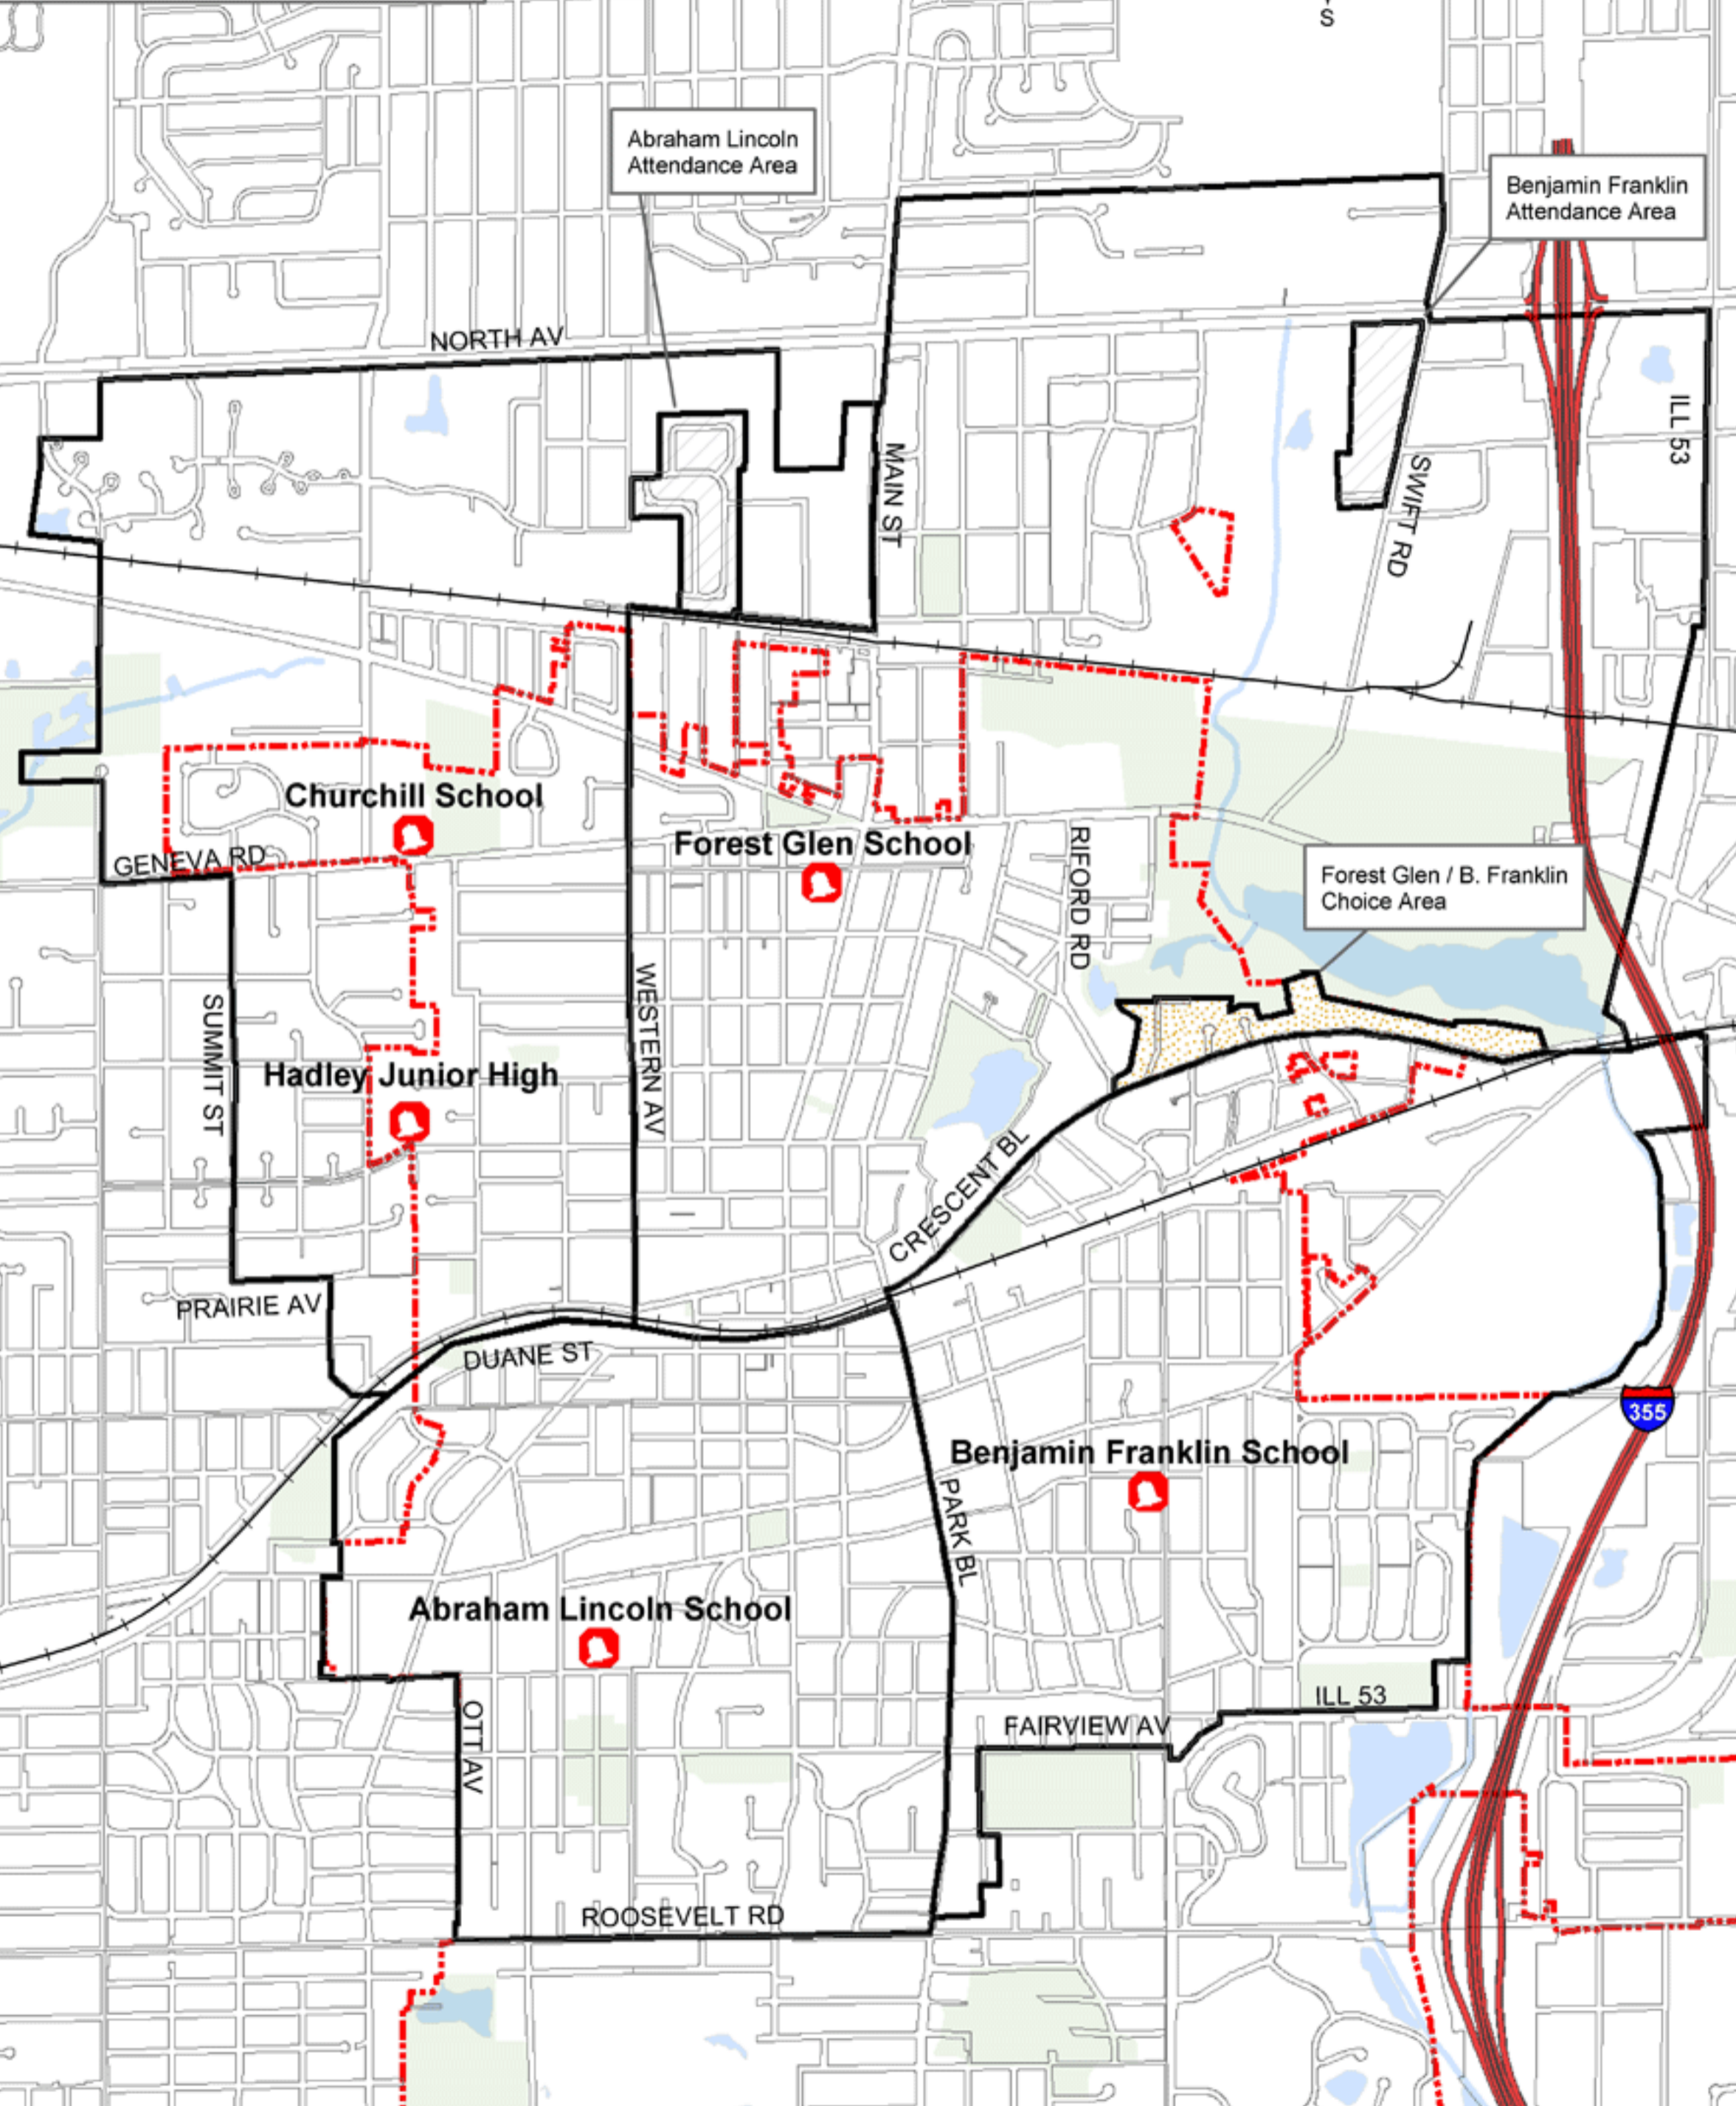

# Glen Ellyn School District 41 Attendance Areas

Map produced by:  
Village of Glen Ellyn  
Public Works Department  
Revised: March 4, 2004