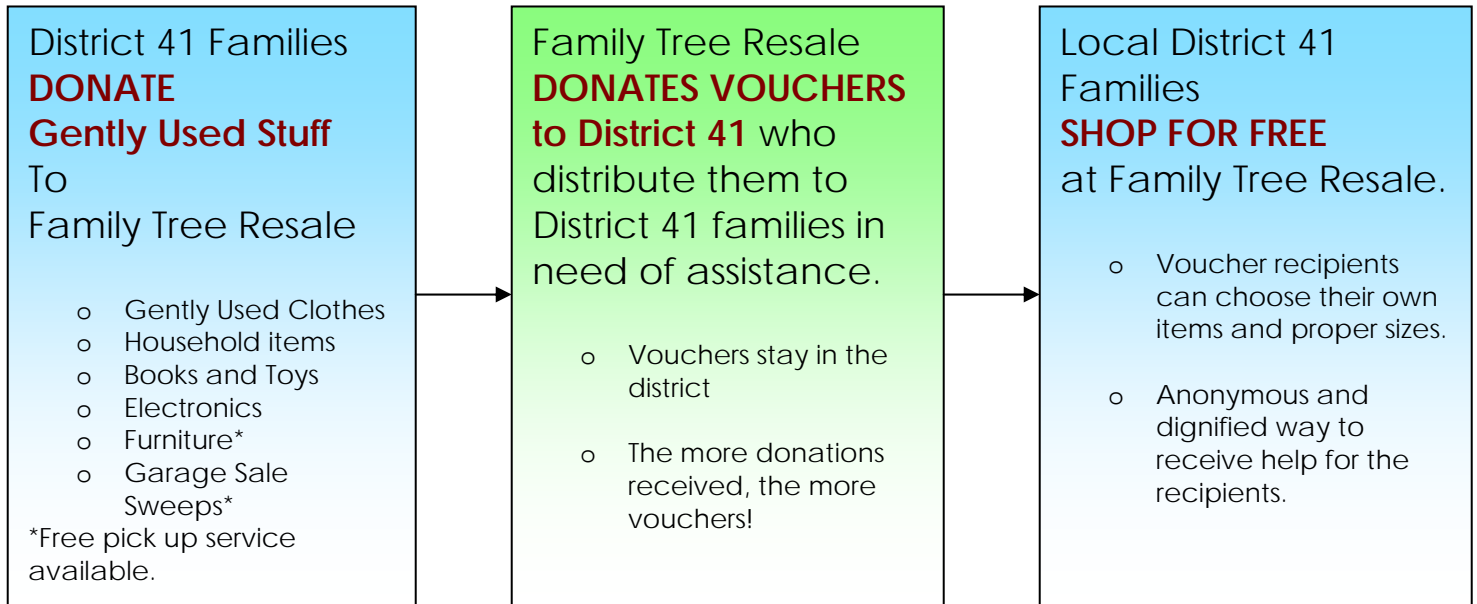

District 41 Community Outreach &
Family Tree Resale
Are pleased to continue our local partnership...

Recycling for Vouchers

Here's how it works:

Family Tree Resale

575 Roosevelt Rd.
Glen Ellyn, IL. in Market Plaza
(630) 469-4576
familytreethrift@yahoo.com

HOURS:

Mon. – Sat. 9-9, Sun. 10 – 6

- Donations may be dropped during store hours.
- Bring inside store in front or around back.
- Label or mention "District 41"
- Free pick up service for large donations.
 - Garage sale sweeps!

Shopping Resale is for Everyone!

Family Tree invites you to come and shop too! Check out our unique collections:

- **Brand-New Closeout Jewelry Department** Extreme fun.
- Incredible collection of **international hand-made clothing**, including a large array of fabulous scarves. One of a kind.
- Extremely neat, clean and **highly organized shopping experience!**
- We can only continue our charity work with the **support of our customers!**

Filename: Family Tree District 41 Flyer2010.doc
Directory: C:\Documents and Settings\kharbaue\Local Settings\Temporary
Internet Files
Template: C:\Documents and Settings\kharbaue\Application
Data\Microsoft\Templates\Normal.dotm
Title: District 89 Community Outreach &
Subject:
Author: Elizabeth Basa User
Keywords:
Comments:
Creation Date: 2/19/2010 4:40:00 PM
Change Number: 2
Last Saved On: 2/19/2010 4:40:00 PM
Last Saved By: EVANS FAMILY
Total Editing Time: 1 Minute
Last Printed On: 4/4/2011 12:20:00 PM
As of Last Complete Printing
Number of Pages: 1
Number of Words: 20 (approx.)
Number of Characters: 119 (approx.)